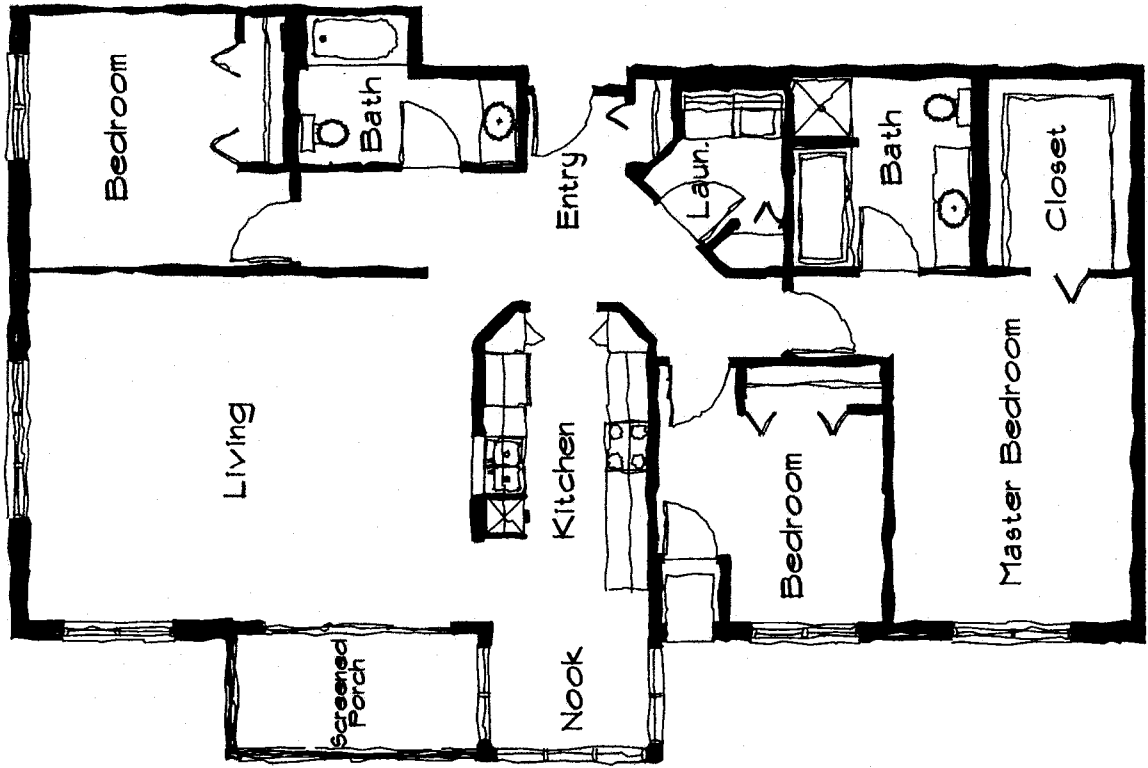

THE EVERGREEN

1,562 SQ. FT.

Scaled and reversed floor plans are available upon request and are subject to change.

NORTH

3/30/05