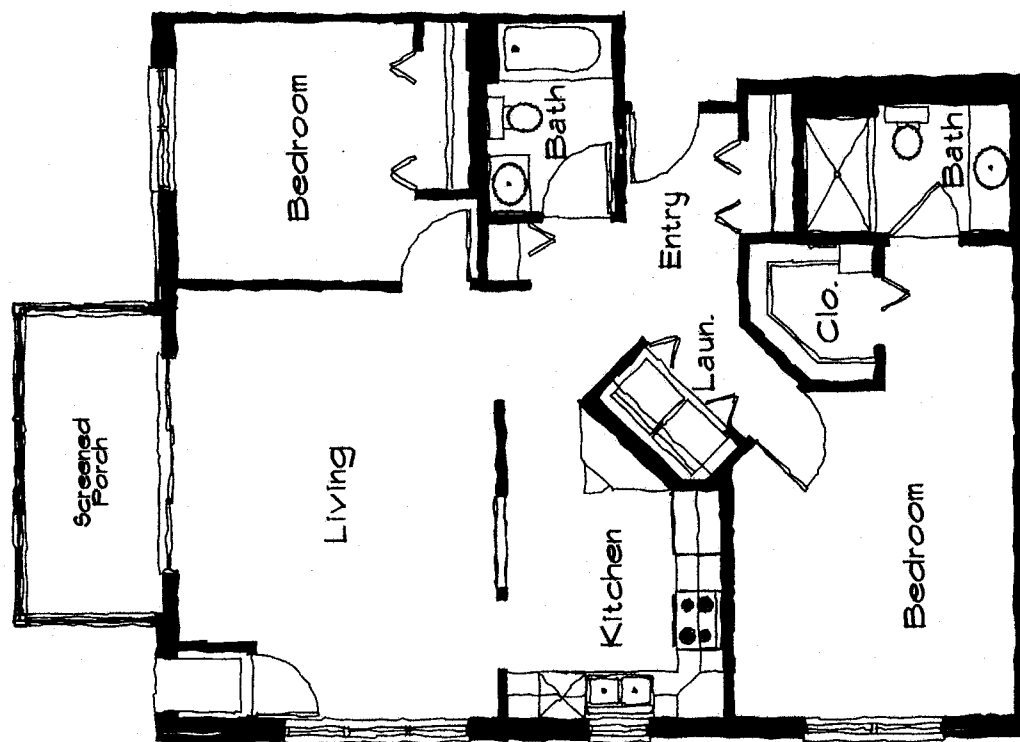

# THE LAUREL

1,060 SQ. FT.

Scaled and reversed floor plans are available upon request and are subject to change.

NORTH  
3/30/05